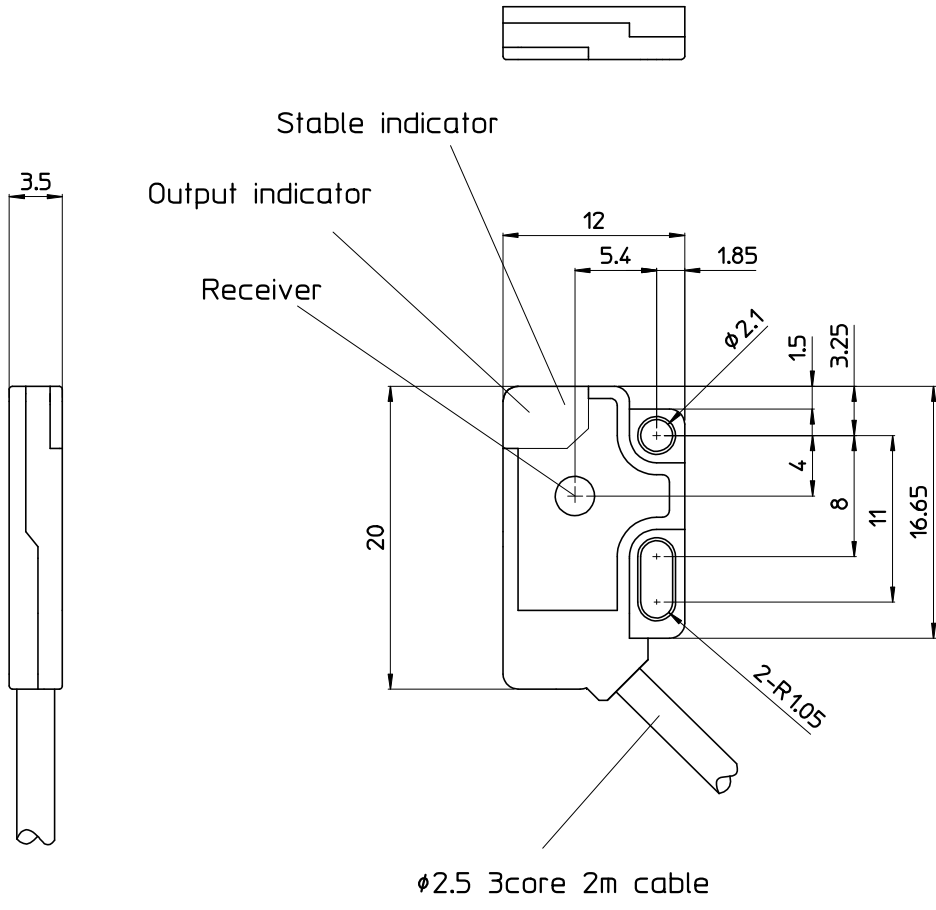

184-Q005-2

CON.NO	QUAN	NAME		MATERIAL	STANDARD	DISPOSAL	REMARKS
A4	SCALE 2/1	UNIT m.m.	DATE 2005.5.26	DESCRIPTION ET-500 Receiver Cable type			
APPROVED BY K.Matsumoto	CHECKED BY K.Matsumoto	DRAWN BY R.Kumo	DESIGNED BY R.Kumo	ITEM Dimensions			
3RD ANGLE PROJECTION	OPTEX FA CO.,LTD.			DRAWING NO	X84-Q005-2		