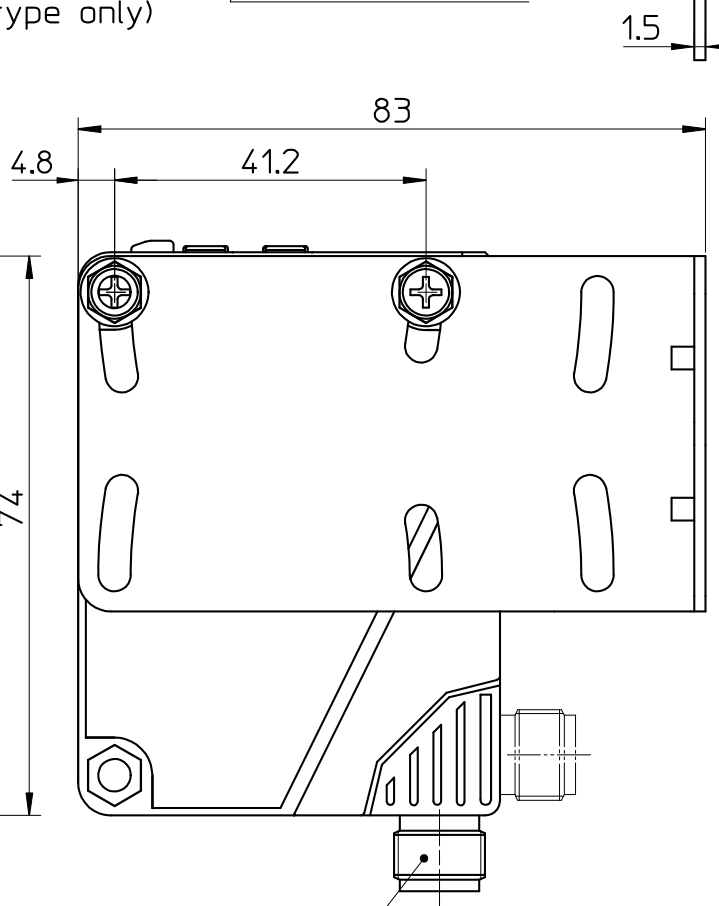

▲			
▲			

Q1 Output indicator (Orange)

Stable indicator (Green)

Mode Selector

Q2 Output indicator (Orange)  
(2 output type only)

Q2 sens. Adjustor  
(2 output type only)

Q1 sens. Adjustor

1.5