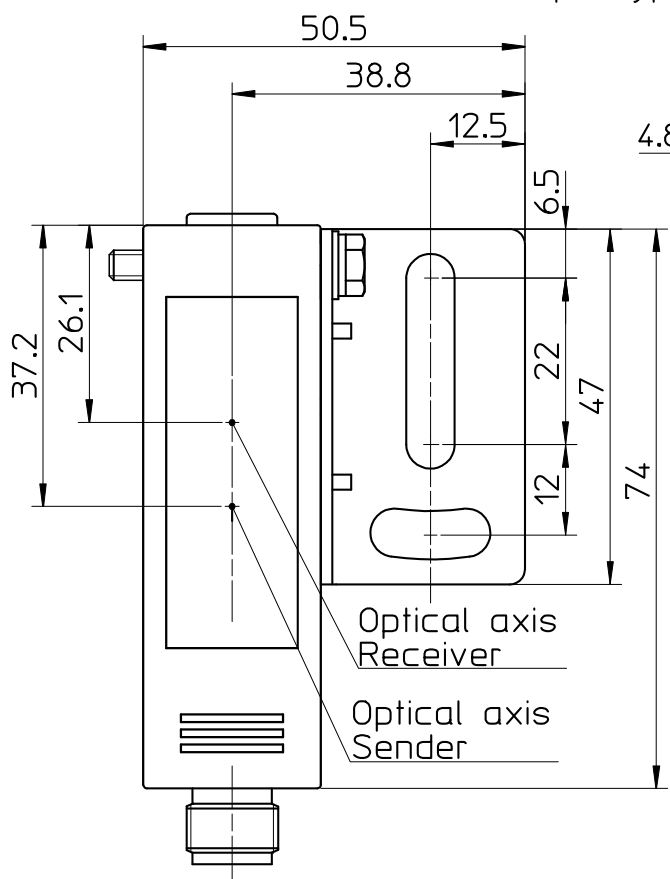

▲			
▲			

Q1 Output indicator (Orange)

Stable indicator (Green)

Mode Selector

Q2 Output indicator (Orange)  
(2 output type only)

Q2 sens. Adjustor  
(2 output type only)

Q1 sens. Adjustor

1.5