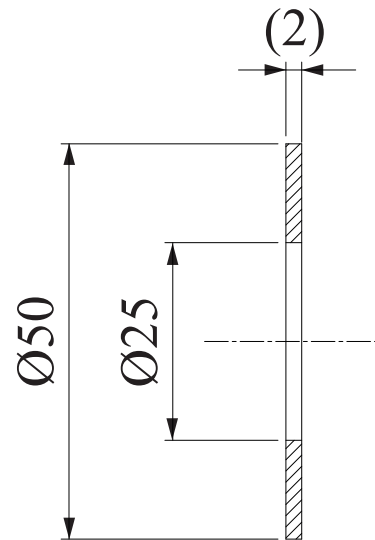

# DF-LDR-50

\*An adapter is needed for attachment.

Third Angle Projection Units: mm

Prevents shine and glare

Attaches to the LDQ and LDL Series of bar-type lights to reduce shine from glossy applications.

DF-LDL-34x8 (Applicable to LDQ-78)
DF-LDL-42x15 (Applicable to LDQ-100A)
DF-LDL-74x27
DF-LDL-82x15 (Applicable to LDQ-150A)
DF-LDL-130x15 (Applicable to LDQ-200A)
DF-LDL-180x16
DF-LDL-247x16