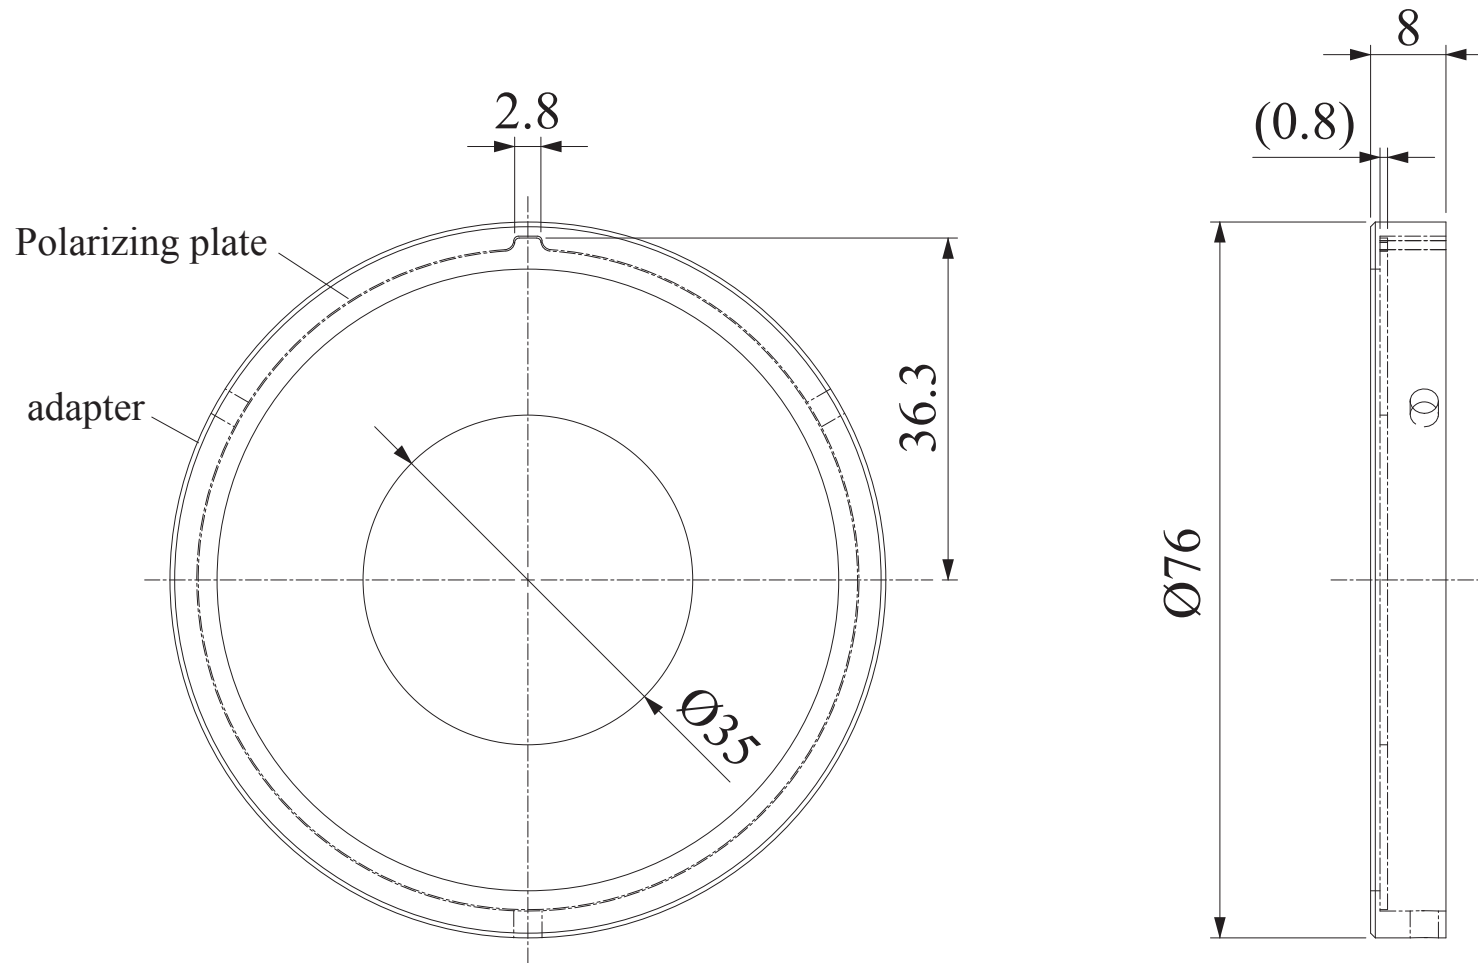

PL-LDR2-70

*Polarizing plate with an adapter for attachment

Third Angle Projection Units: mm

Prevents glare from the light

Polarizer *PL Series*

Attaches to many different lights.
Works in combination with the
polarizing filter at left to prevent glare.

PL-LDR-32	PL-LDL-42x15	PL-LDQ-150
PL-LDR-42	PL-LDL-74x27	PL-LDQ-200
PL-LDR-50	PL-LDL-82x15	PL-LFV2-35
PL-LDR2-70	PL-LDL-130x15	PL-LFV2-50
PL-LDR-90	PL-LDL-180x16	PL-LFV2-70
PL-LDR-120-40	PL-LDL-247x16	PL-LFV2-100
PL-SQR-56	PL-LDQ-78	PL-LFV2-130
PL-LDL-34x8	PL-LDQ-100	PL-LFV2-200

* The polarizing plate indicated with "" comes with a transparent acrylic plate for attaching.

* PL-LDR2-70 comes with an adaptor for installation.