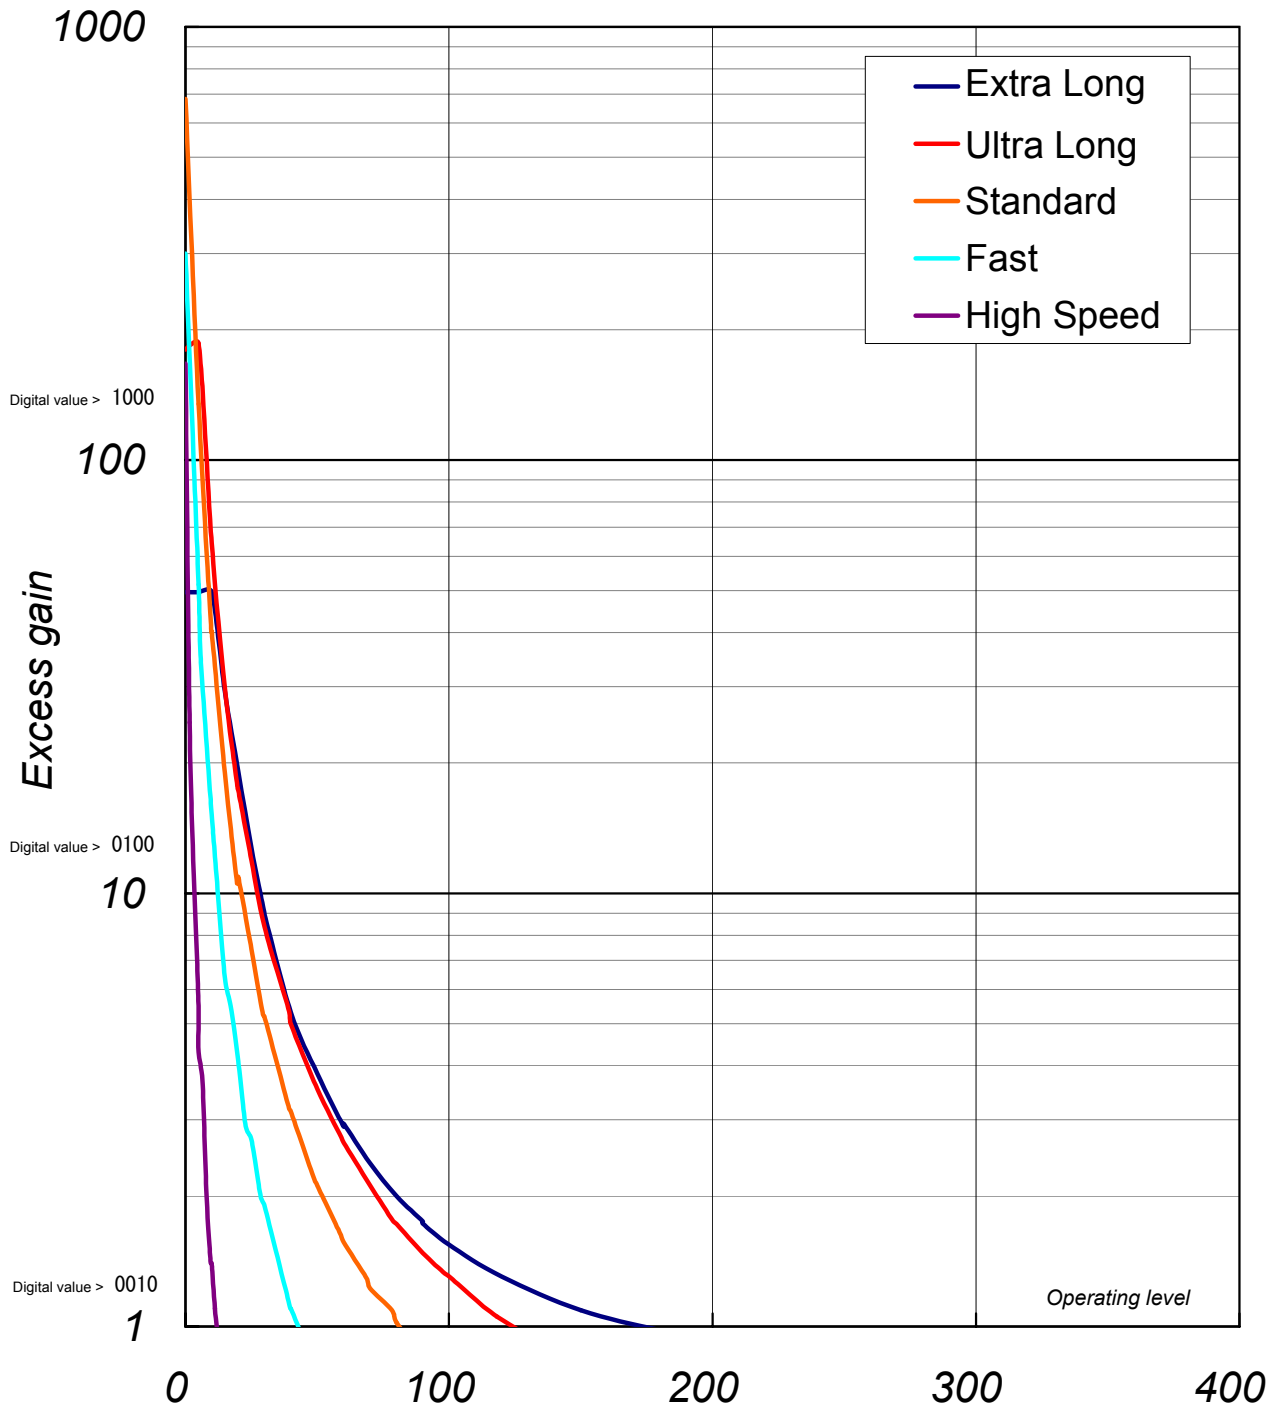

△1			
△2			
△3			

Typical example data

Digital value > 9999

※Digital value :Standard mode

A4	SCALE X	UNIT X	DATE 2009.9.18	DESCRIPTION
APPROVED BY S.Nishimura	CHECKED BY S.Nishimura	DRAWN BY Y.Shirakawa	DESIGNED BY Y.Shirakawa	D3RF NF-DR04
				ITEM Excess Gain
3RD ANGLE PROTECTION	OPTEX FA CO.,LTD.			DRAWING NO X109-W111