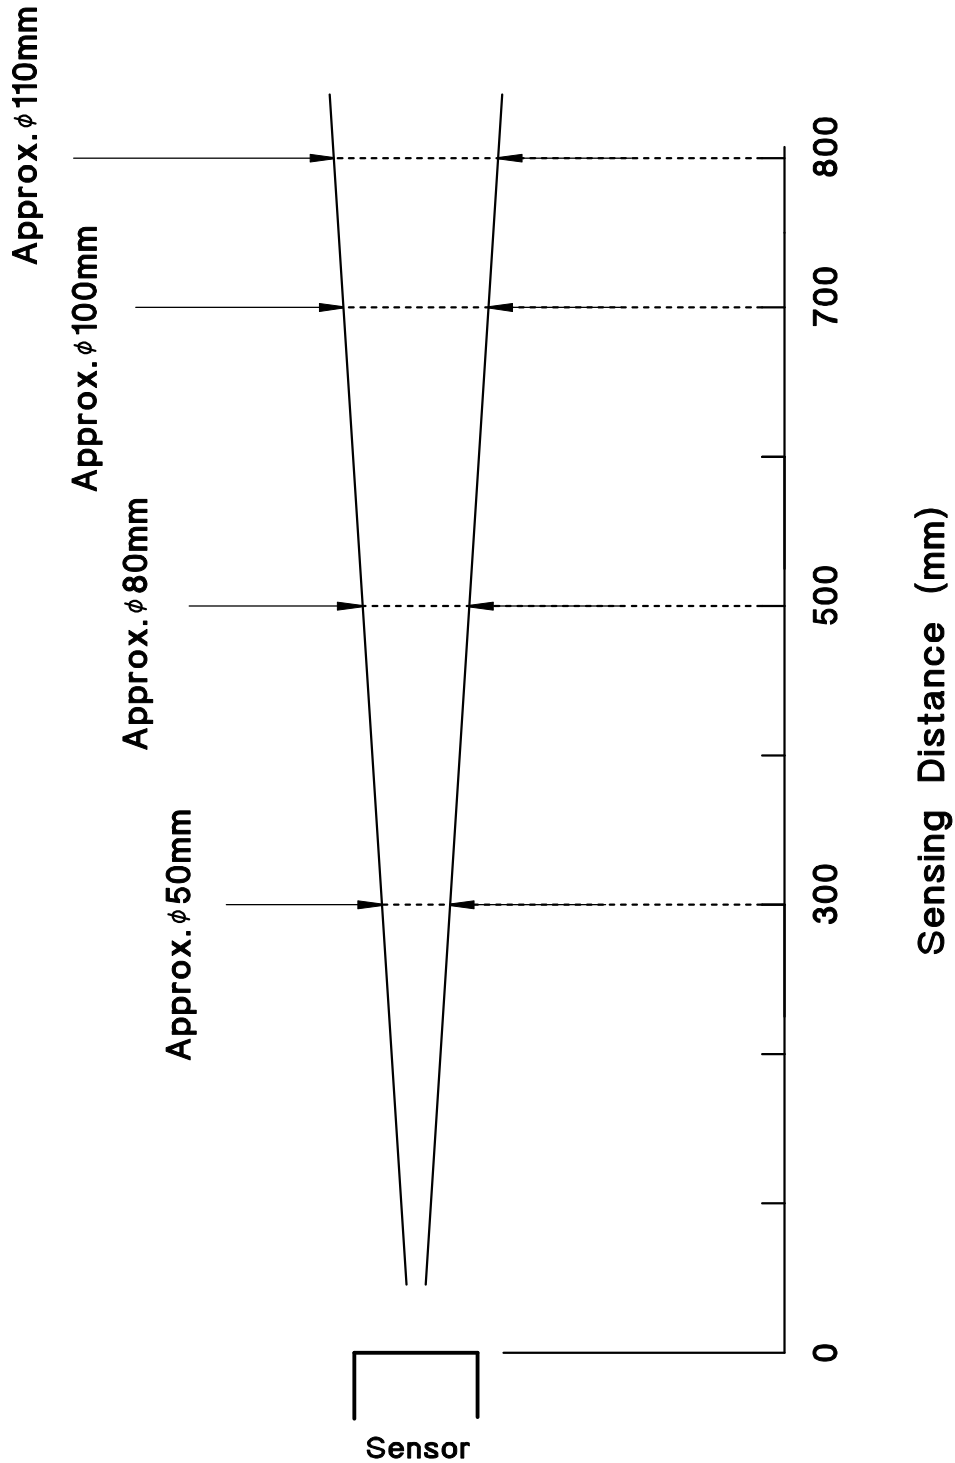

X106-W002E

CON.NO	QUAN	NAME	MATERIAL	STANDARD	DISPOSAL	REMARKS
A4	SCALE X	UNIT X	DATE 2008.7.9	DESCRIPTION Z2D-80		
APPROVED BY K.Matsumoto	CHECKED BY K.Matsumoto	DRAWNED BY S.Horiike	DESIGNED BY S.Horiike	Spot size-Distance		
3RD ANGLE PROJECTION				ITEM	Spot Size	
OPTEX FA CO.,LTD.				DRAWING NO	X106-W002E	