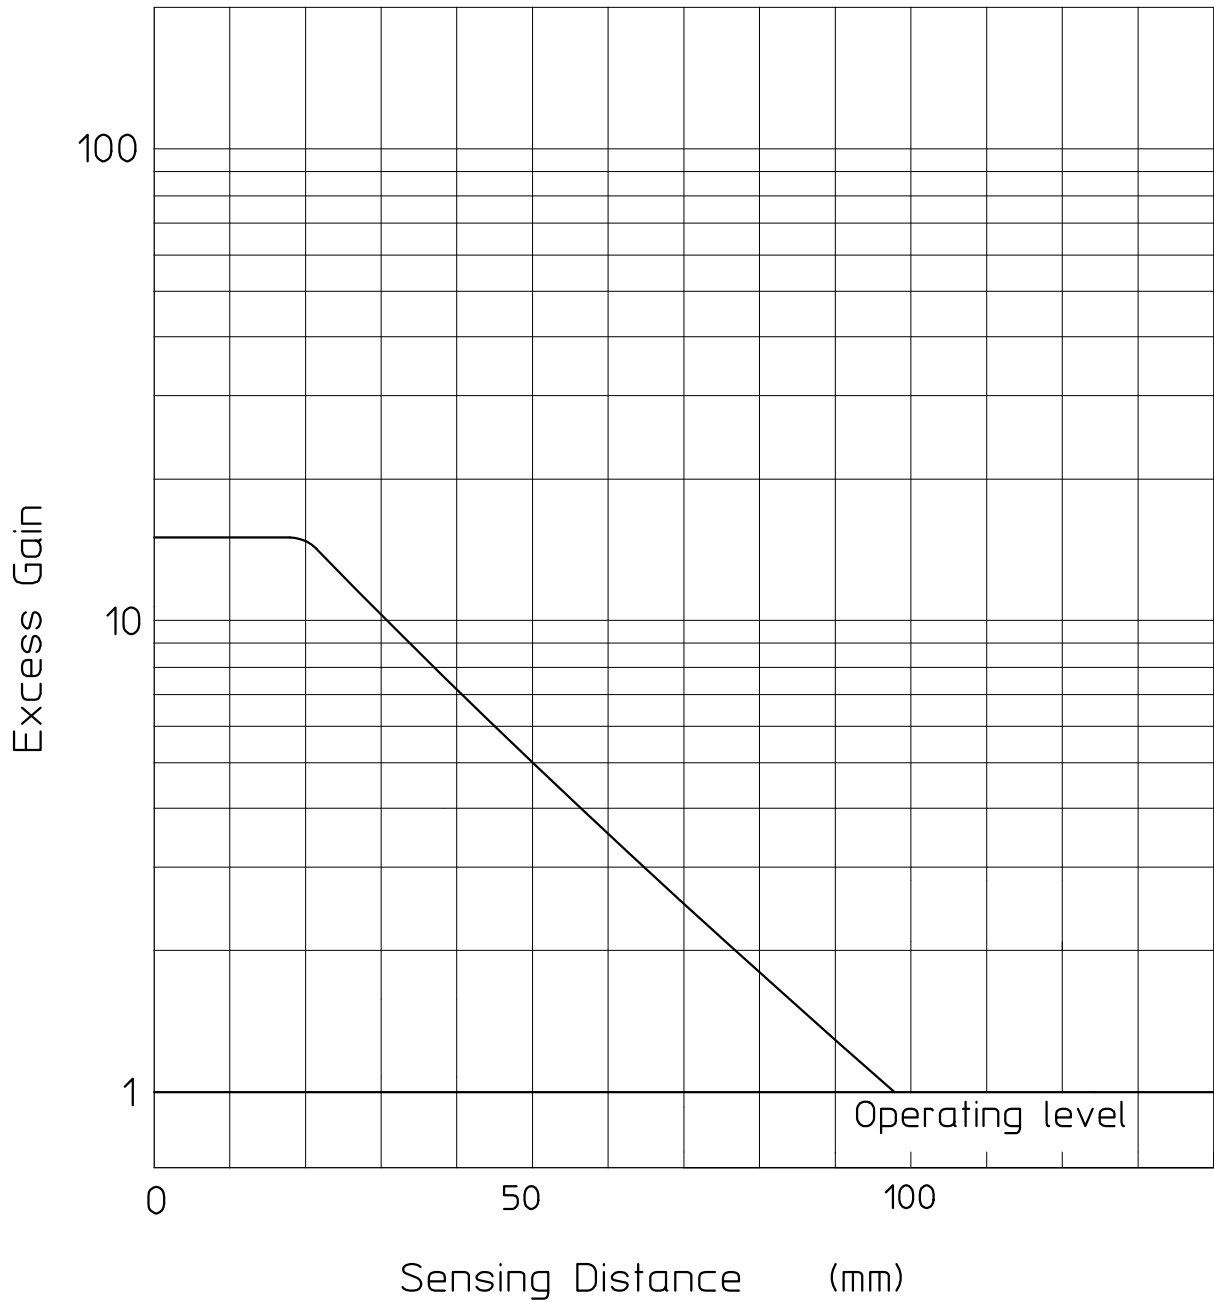

X83-W993

CON.NO	QUAN	NAME		MATERIAL	STANDARD	DISPOSAL	REMARKS
A4	SCALE X	UNIT X	DATE 2005.6.1	DESCRIPTION MARK with			TV01 TK34
APPROVED BY K.Matsumoto	CHECKED BY R.Kumo	DRAWN BY Y.Shirakawa	DESIGNED BY Y.Shirakawa	ITEM Excess Gain			
3RD ANGLE PROJECTION	OPTEX FA		CO.,LTD.	DRAWING NO		X83-W993	