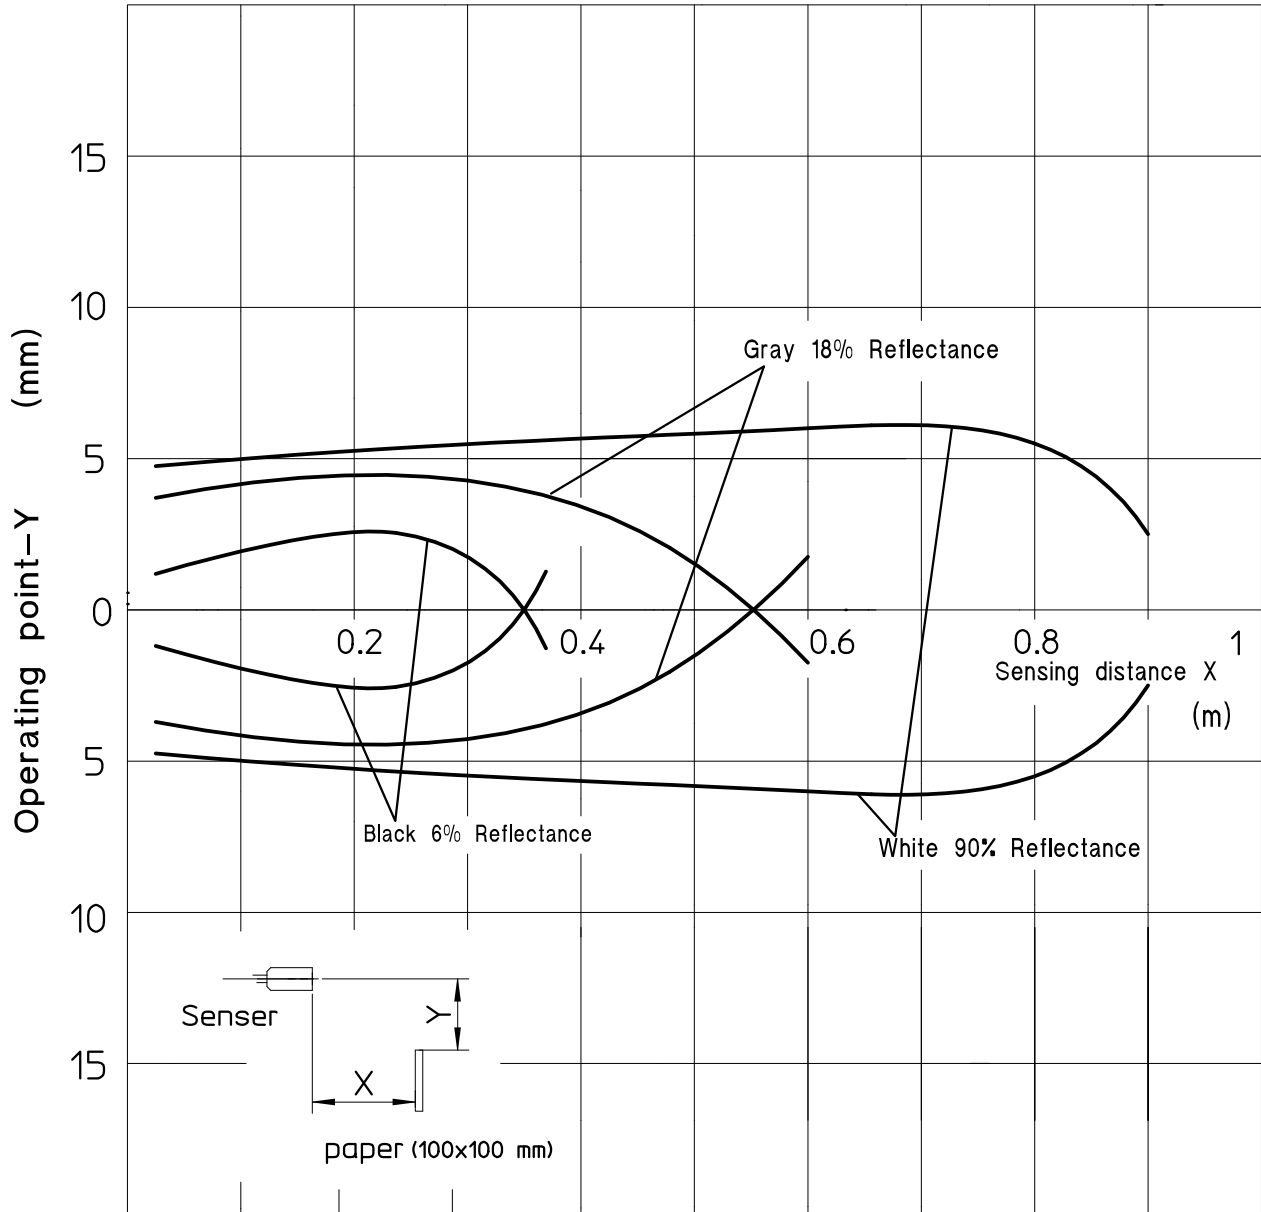

X69-Z402E

CON.NO	QUAN	NAME		MATERIAL	STANDARD	DISPOSAL	REMARKS
A4	SCALE	UNIT	DATE 2009.1.13	DESCRIPTION Z2D-80			
APPROVED BY S.Nishimura	CHECKED BY S.Horiike	DRAWN BY S.Mikata	DESIGNED BY S.Mikata	ITEM Sensing Area			
3RD ANGLE PROJECTION	OPTEX FA CO.,LTD.			DRAWING NO	X106-Z402E		