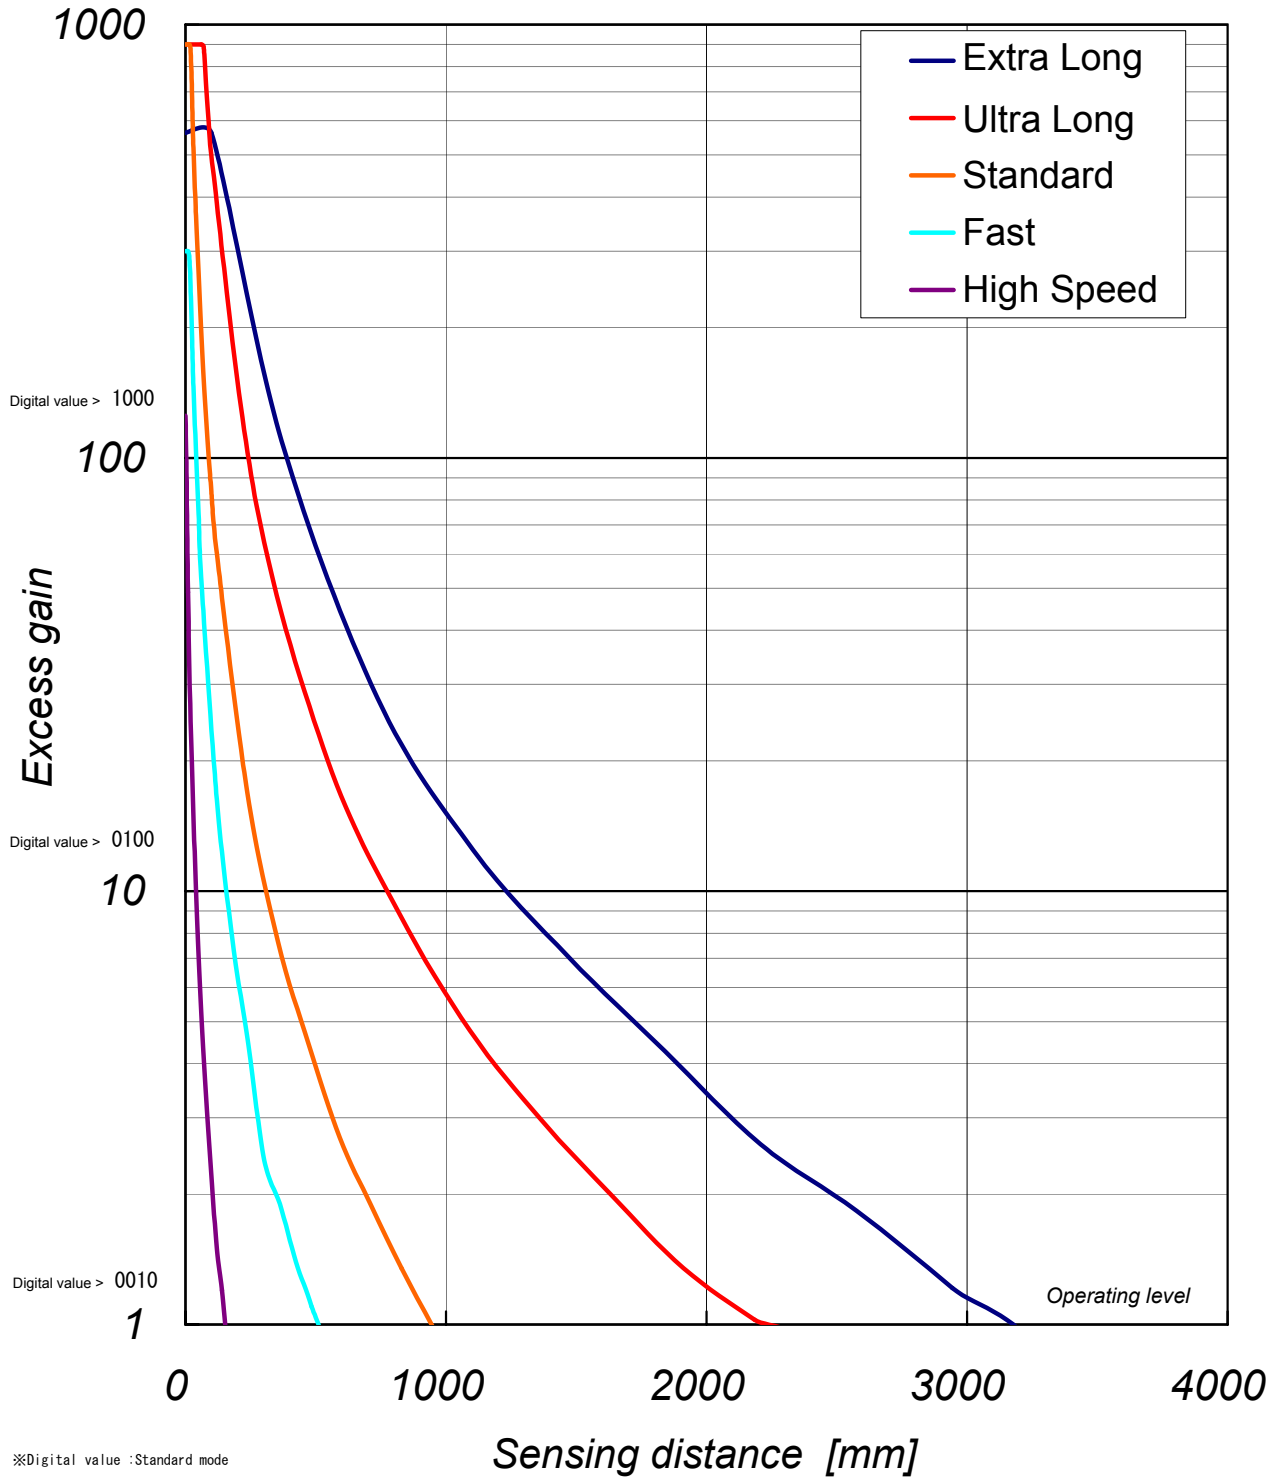

△1			
△2			
△3			

Typical example data

Digital value > 9999

※Digital value :Standard mode

A4	SCALE X	UNIT X	DATE 2009.9.18	DESCRIPTION
APPROVED BY S.Nishimura	CHECKED BY S.Nishimura	DRAWN BY Y.Shirakawa	DESIGNED BY Y.Shirakawa	D3RF NF-TS08
3RD ANGLE PROTECTION	OPTEX FA CO.,LTD.		DRAWING NO X109-W008	ITEM Excess Gain