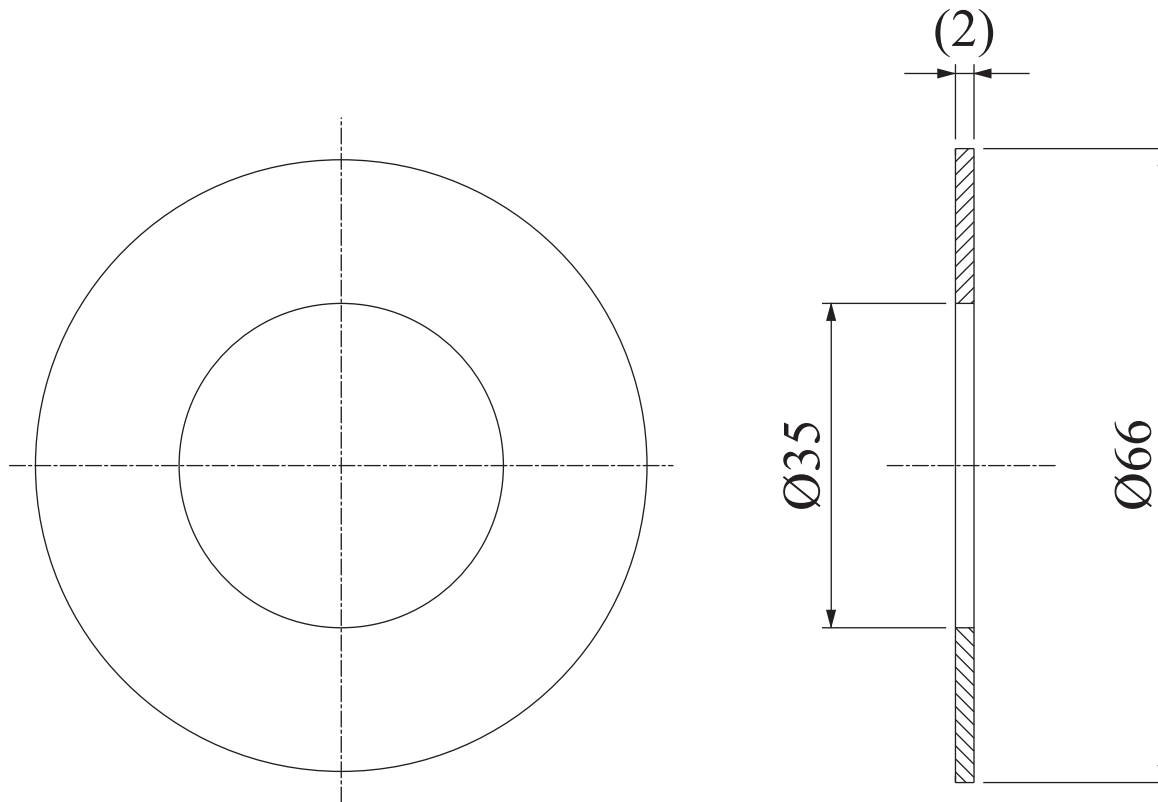

DF-LDR-70

Third Angle Projection Units: mm

Prevents shine and glare

Diffuser *DF Series*

Attaches to the LDR2, LDR2-LA and SQR Series of lights to reduce shine from glossy applications.

DF-LDR-32	DF-LDR-48LA
DF-LDR-42	DF-LDR-74LA
DF-LDR-50	DF-LDR-100LA
DF-LDR-70	DF-LDR-132LA
DF-LDR-90	DF-LDR-170LA
DF-LDR-120-45	DF-LDR-208LA
DF-SQR-56	

Attaches to the LDQ and LDL Series of bar-type lights to reduce shine from glossy applications.

DF-LDL-34x8 (Applicable to LDQ-78)
DF-LDL-42x15 (Applicable to LDQ-100A)
DF-LDL-74x27
DF-LDL-82x15 (Applicable to LDQ-150A)
DF-LDL-130x15 (Applicable to LDQ-200A)
DF-LDL-180x16
DF-LDL-247x16