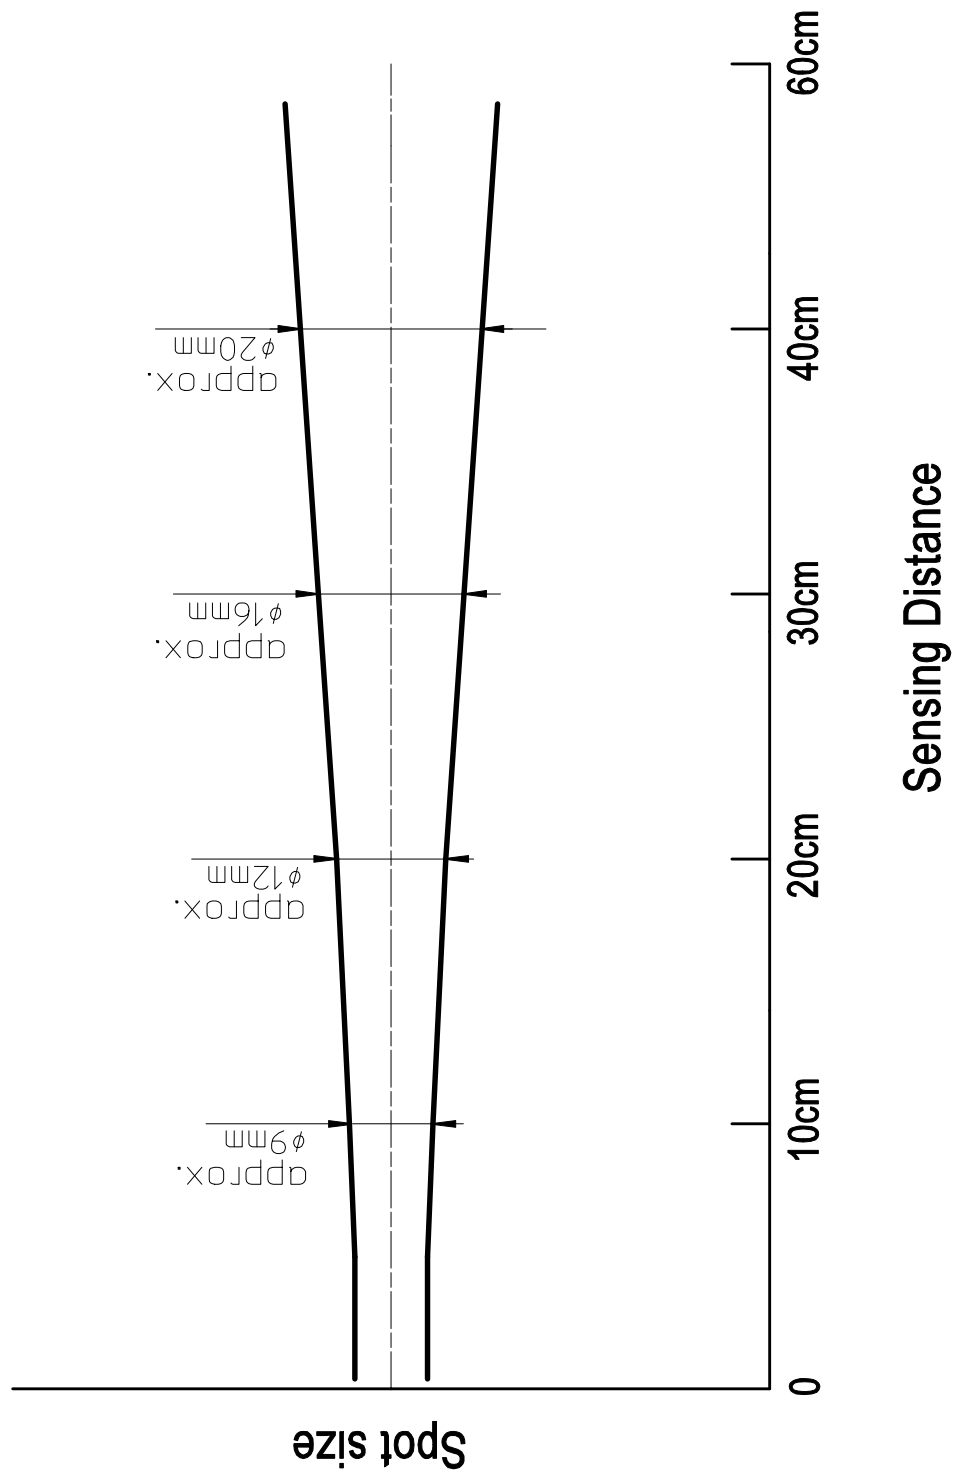

X109-W004

CON.NO	QUAN	NAME		MATERIAL	STANDARD	DISPOSAL	REMARKS
A4	SCALE X	UNIT X	DATE 2009.7.10	DESCRIPTION C2D□-40 C2 series			
APPROVED BY T.Yuguchi	CHECKED BY S.Nishimura	DRAWNED BY K.Matsumoto	DESIGNED BY K.Matsumoto	ITEM Spot Size			
3RD ANGLE PROJECTION	OPTEX FA CO.,LTD.			DRAWING NO	X109-W004		