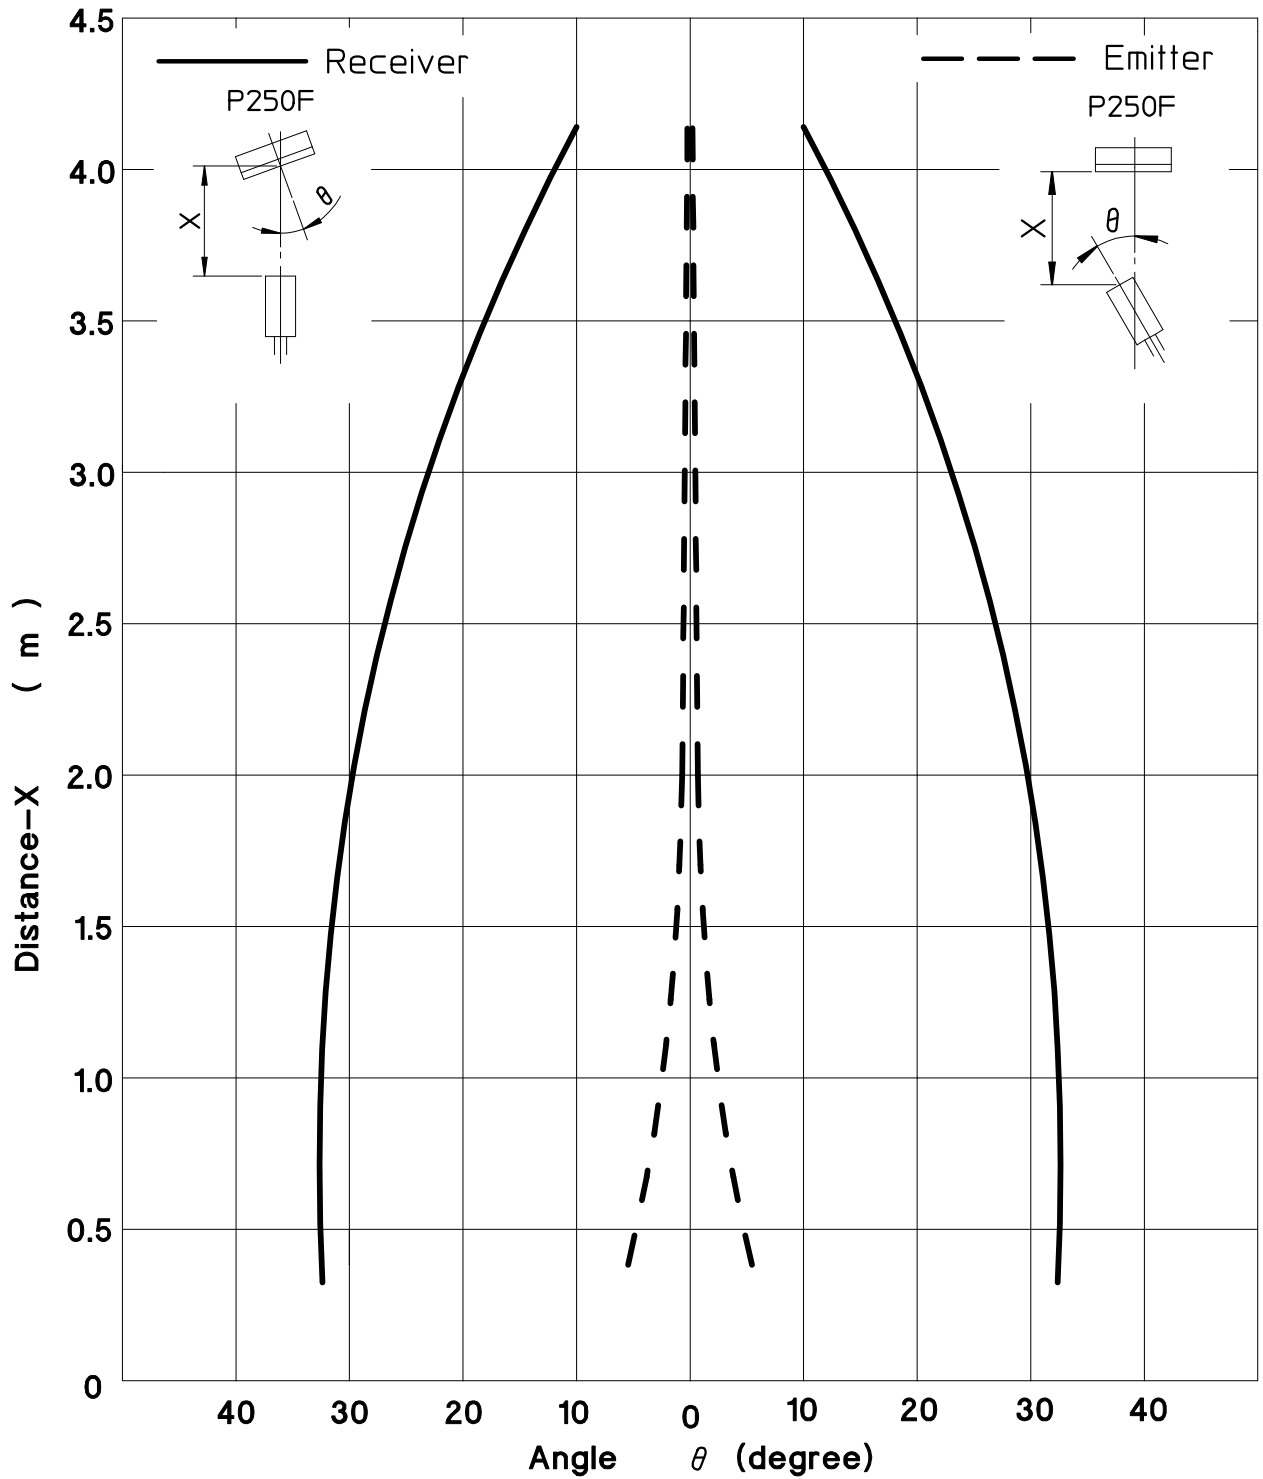

X67-Z088E

CON.NO	QUAN	NAME		MATERIAL	STANDARD	DISPOSAL	REMARKS
A4	SCALE X	UNIT X	DATE 2004.3.23	DESCRIPTION DR-Q400T			
APPROVED BY K.Matsumoto	CHECKED BY R.Kumo	DRAWN BY S.Nishimura	DESIGNED BY S.Nishimura	ITEM Detecting angle			
3RD ANGLE PROJECTION	OPTEX FA CO.,LTD.			DRAWING NO X67-Z088E			