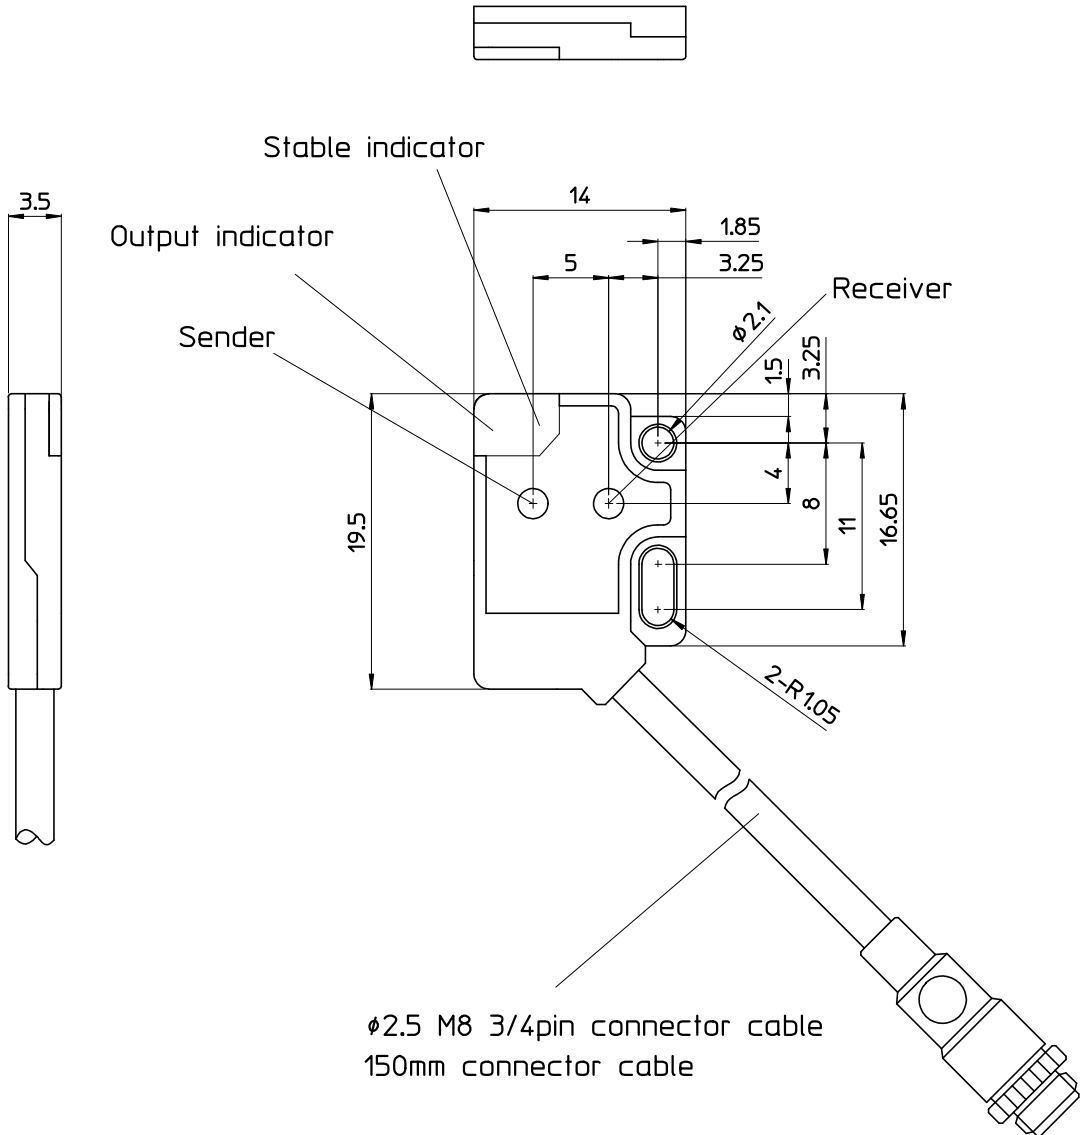

Z-8000-78X

CON.NO	QUAN	NAME		MATERIAL	STANDARD	DISPOSAL	REMARKS
<b>A4</b>	SCALE 2/1	UNIT m.m.	DATE 2005.5.26	DESCRIPTION EL-30 Connector type			
APPROVED BY K.Matsumoto	CHECKED BY K.Matsumoto	DRAWN BY R.Kumo	DESIGNED BY R.Kumo	ITEM Dimensions			
3RD ANGLE PROJECTION	OPTEX FA CO.,LTD.			DRAWING NO	X84-Q008-2		