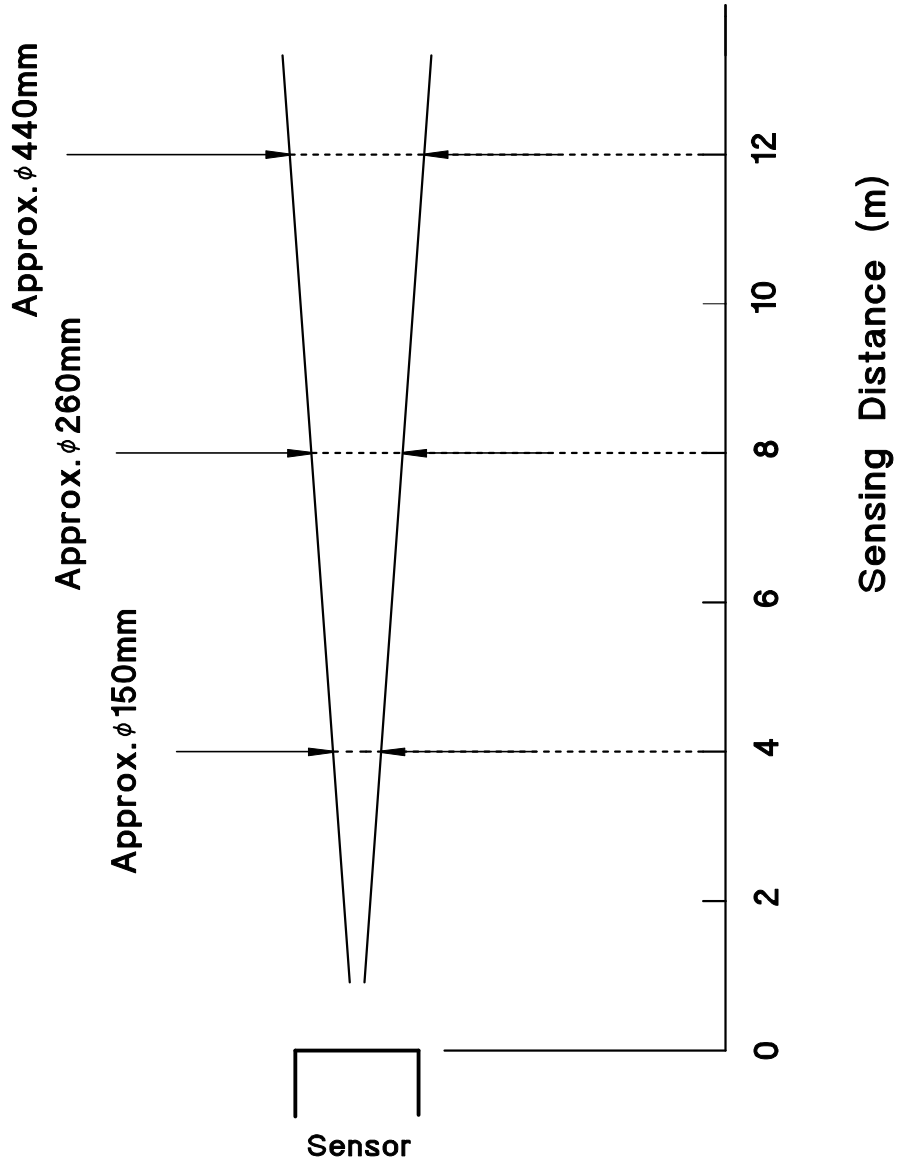

X118-W001

CON.NO	QUAN	NAME	MATERIAL	STANDARD	DISPOSAL	REMARKS
A4	SCALE X	UNIT X	DATE 2011.09.08	DESCRIPTION V3R/V4R-1200		
APPROVED BY K.Matsumoto	CHECKED BY K.Matsumoto	DRAWN BY S.Horiike	DESIGNED BY S.Horiike	ITEM Spot size-Distance		
3RD ANGLE PROJECTION	OPTEX FA CO.,LTD.		DRAWING NO X118-W001			