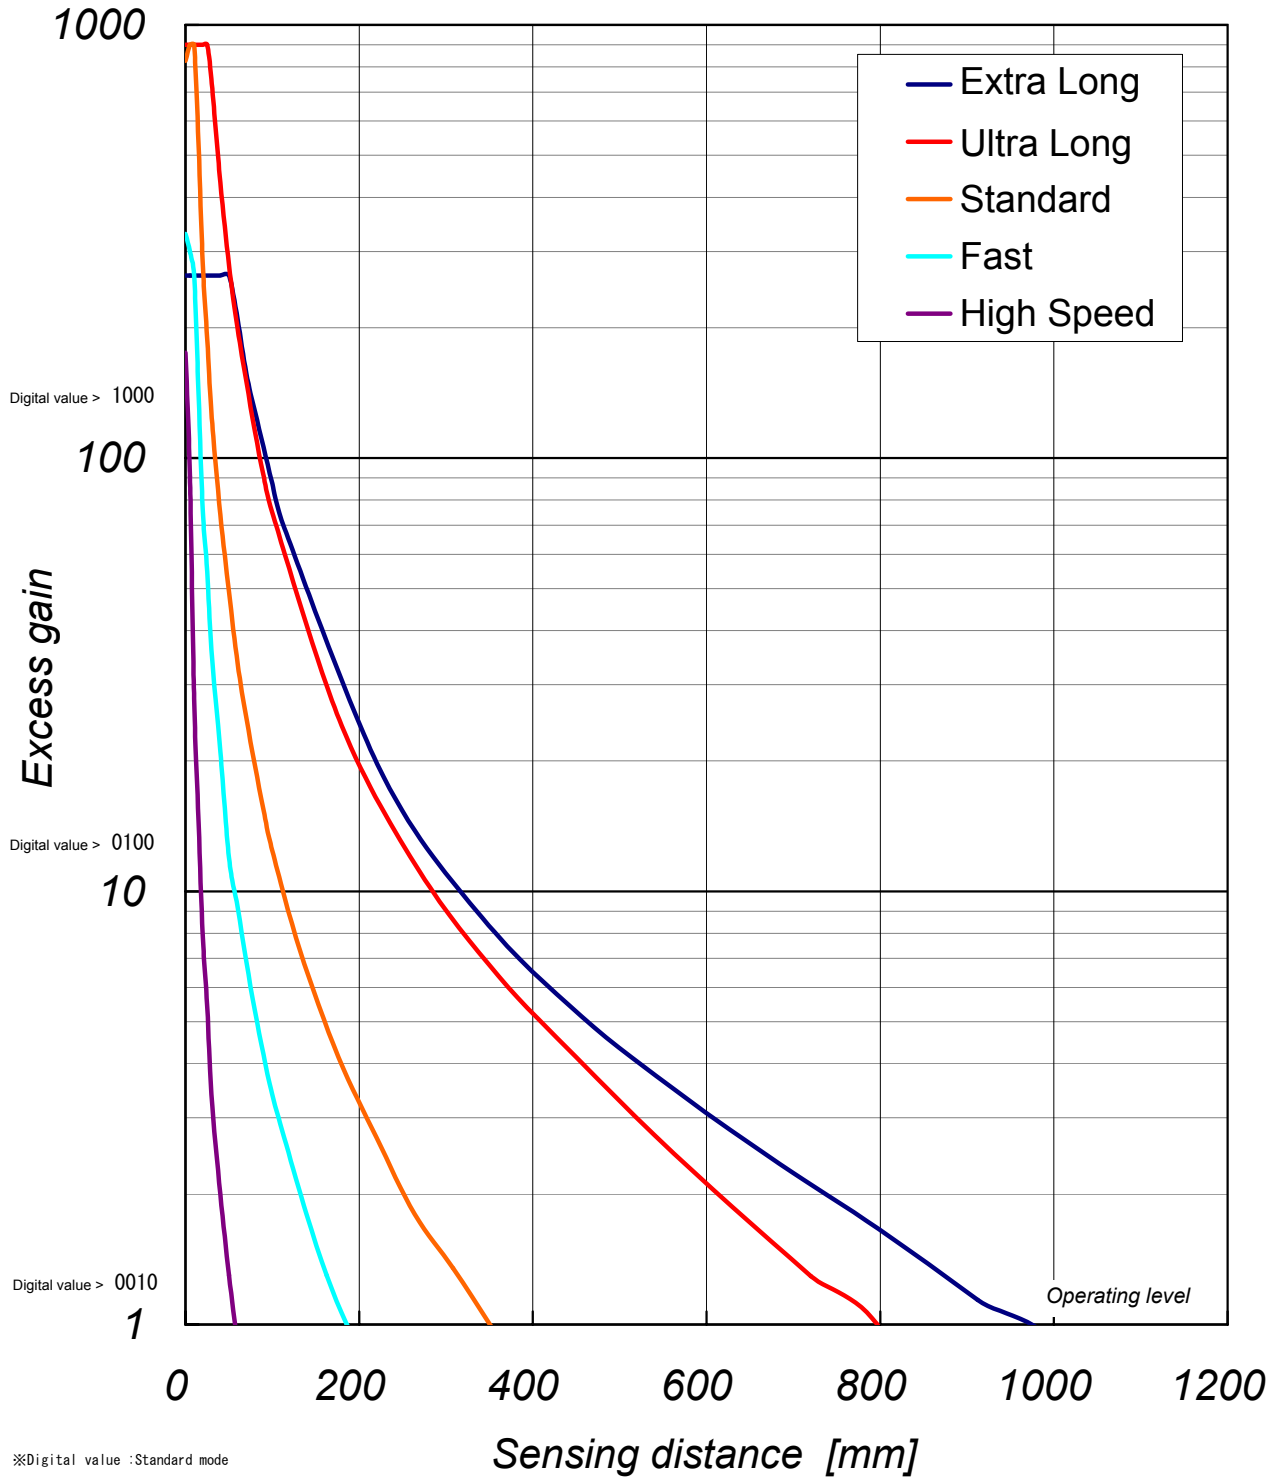

△1			
△2			
△3			

Typical example data

Digital value > 9999

<b>A4</b>	SCALE X	UNIT X	DATE 2009.9.18	DESCRIPTION
APPROVED BY S.Nishimura	CHECKED BY S.Nishimura	DRAWN BY Y.Shirakawa	DESIGNED BY Y.Shirakawa	D3RF      NF-DB01
3RD ANGLE PROTECTION	OPTEX FA CO.,LTD.		DRAWING NO X109-W120	ITEM Excess Gain