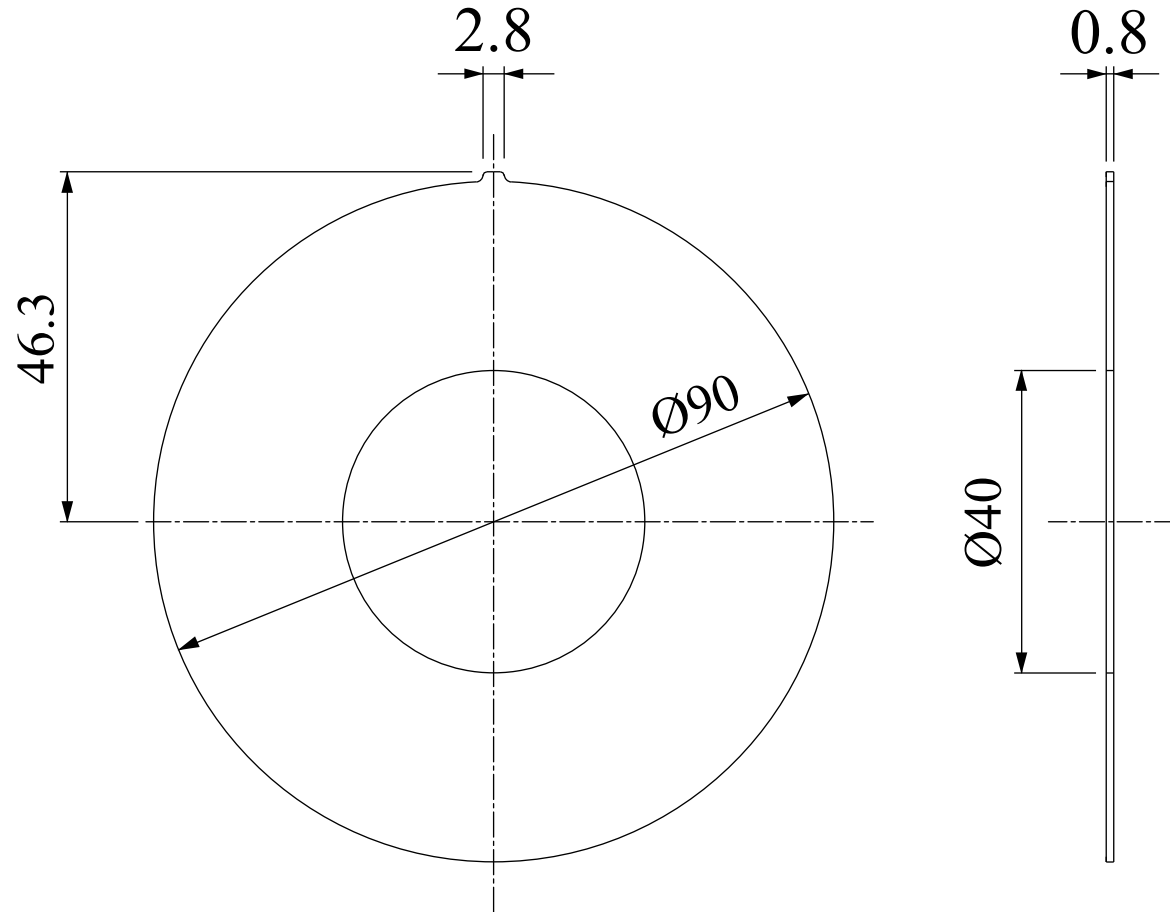

PL-LDR-90

* An adapter is needed for attachment.

Third Angle Projection Units: mm

Prevents glare from the light

Polarizer *PL Series*

Attaches to many different lights.
Works in combination with the
polarizing filter at left to prevent glare.

PL-LDR-32	PL-LDL-42x15	PL-LDQ-150
PL-LDR-42	PL-LDL-74x27	PL-LDQ-200
PL-LDR-50	PL-LDL-82x15	PL-LFV2-35
PL-LDR2-70	PL-LDL-130x15	PL-LFV2-50
PL-LDR-90	PL-LDL-180x16	PL-LFV2-70
PL-LDR-120-40	PL-LDL-247x16	PL-LFV2-100
PL-SQR-56	PL-LDQ-78	PL-LFV2-130
PL-LDL-34x8	PL-LDQ-100	PL-LFV2-200

* The polarizing plate indicated with "" comes with a transparent acrylic plate for attaching.

* PL-LDR2-70 comes with an adaptor for installation.