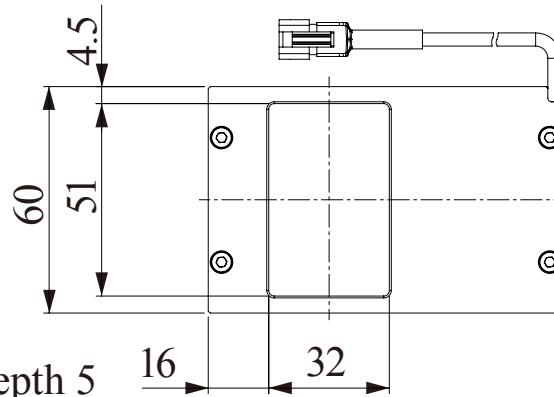

LFV3-50SW

Cable length = 300mm

Model name	LFV3-50SW
LED color	White
Input voltage	24VDC
Power consumption	11W
Weight	335g
Connector	SMR-03V-B
Polarity and signal	1: (+), 2: NC, 3: (-)

Unit: mm

4-M4xP0.7 tapped depth 5
(For installation)

4-M4xP0.7 tapped depth 5
(For installation)