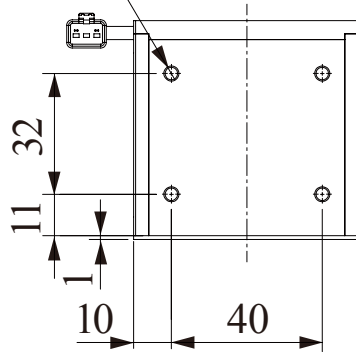

LFV3-50SW

Cable length = 300mm

Model name	LFV3-50SW
LED color	White
Input voltage	24VDC
Power consumption	11W
Weight	335g
Connector	SMR-03V-B
Polarity and signal	1: (+), 2: NC, 3: (-)

Unit: mm

4-M4xP0.7 tapped depth 5
(For installation)

4-M4xP0.7 tapped depth 5
(For installation)