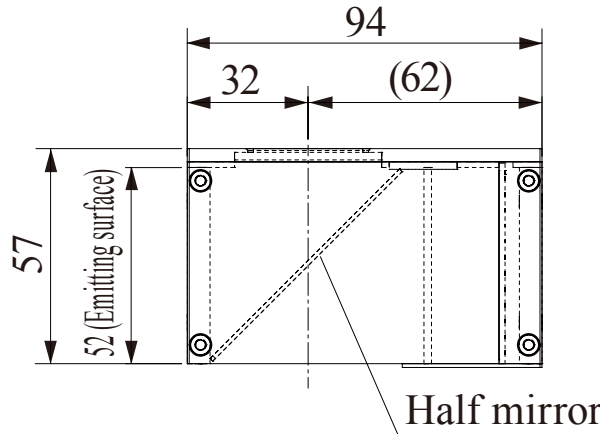

LFV3-50SW

Cable length = 300mm

Model name	LFV3-50SW
LED color	White
Input voltage	24VDC
Power consumption	11W
Weight	335g
Connector	SMR-03V-B
Polarity and signal	1: (+), 2: NC, 3: (-)

Unit: mm

4-M4xP0.7 tapped depth 5
(For installation)

4-M4xP0.7 tapped depth 5
(For installation)