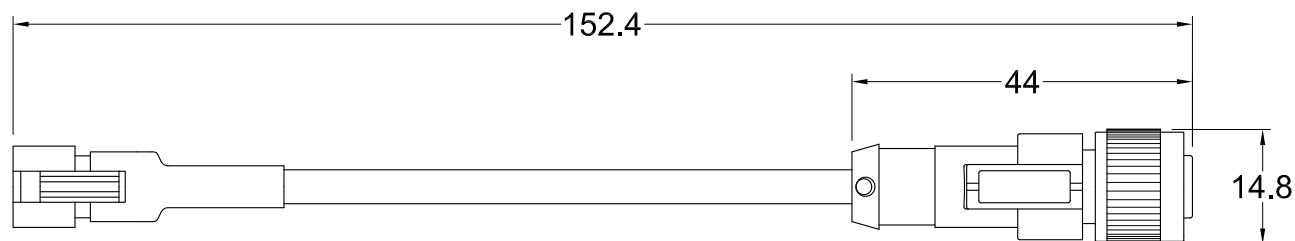

QADC-01

All dimensions in mm

SMR-03V-B CONNECTOR (MALE)

M12 X 1 CONNECTOR (FEMALE)