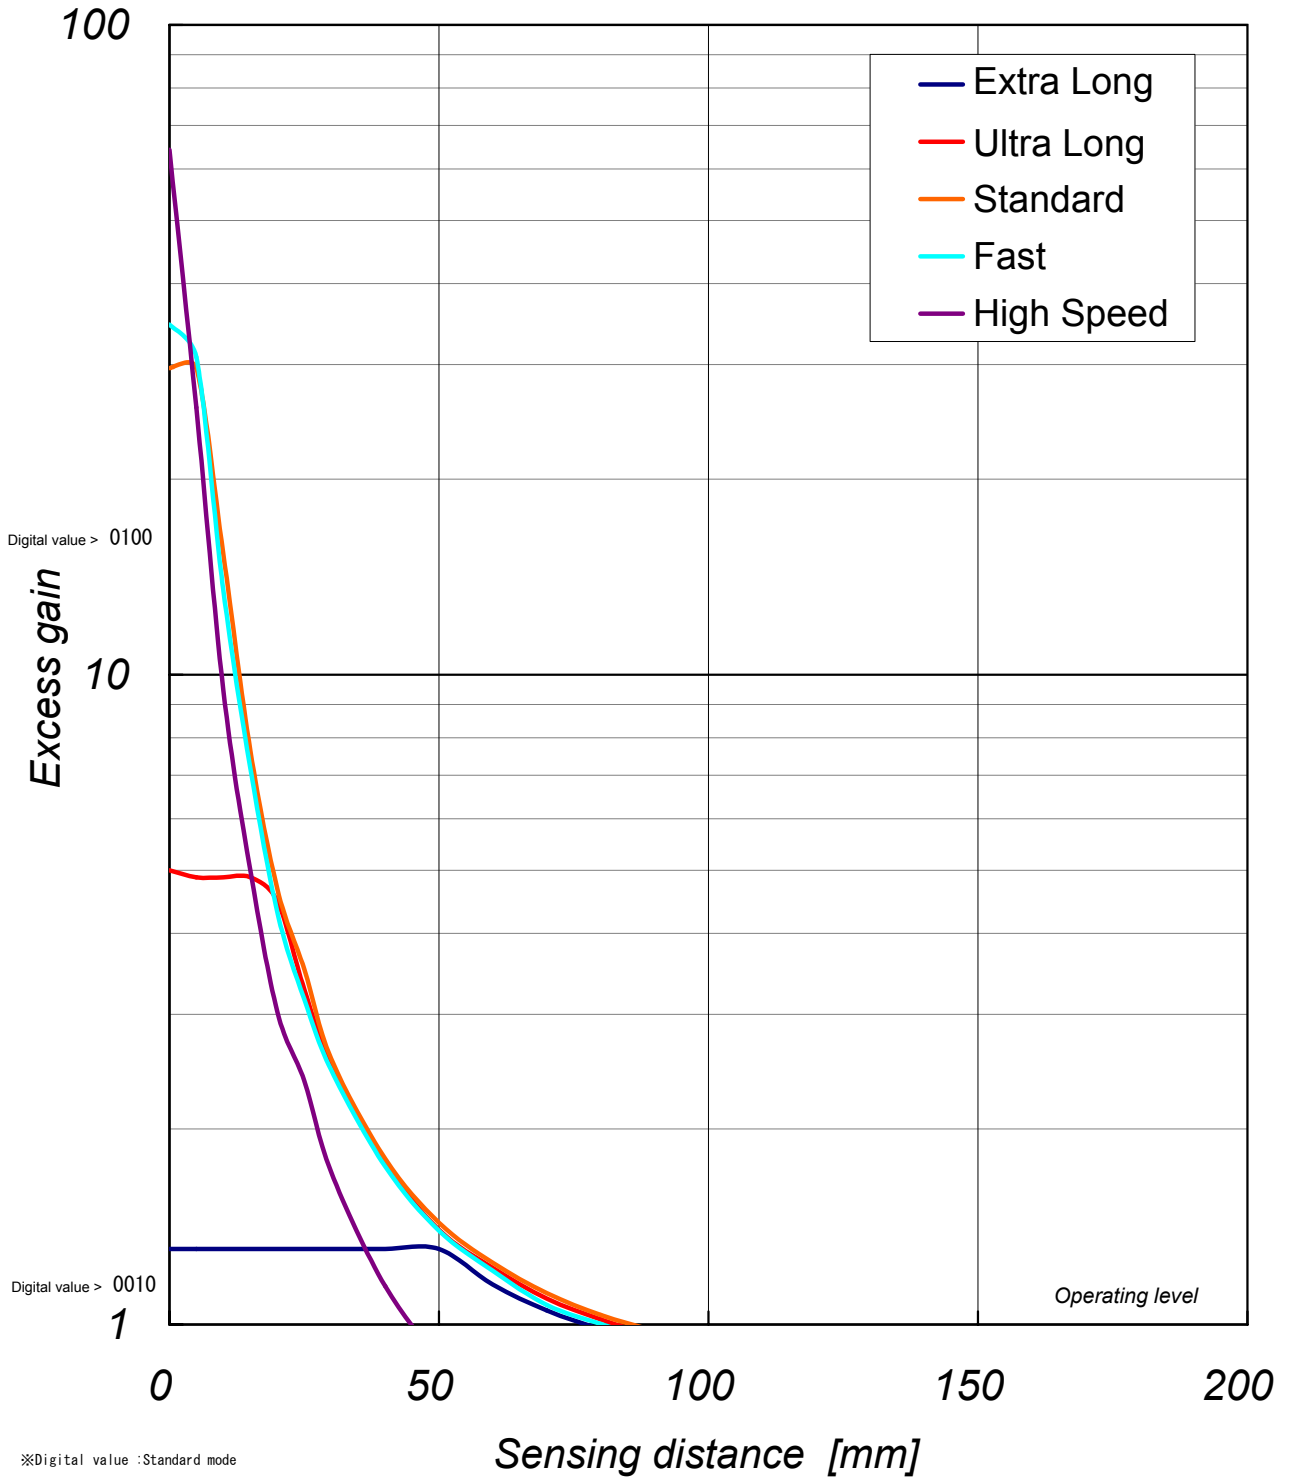

△1			
△2			
△3			

Typical example data

Digital value > 1000

Digital value > 0010

Operating level

※Digital value :Standard mode

A4	SCALE X	UNIT X	DATE 2009.9.18	DESCRIPTION
APPROVED BY S.Nishimura	CHECKED BY S.Nishimura	DRAWN BY Y.Shirakawa	DESIGNED BY Y.Shirakawa	D3RF NF-DY01
3RD ANGLE PROTECTION	OPTEX FA CO.,LTD.		DRAWING NO X109-W117	ITEM Excess Gain