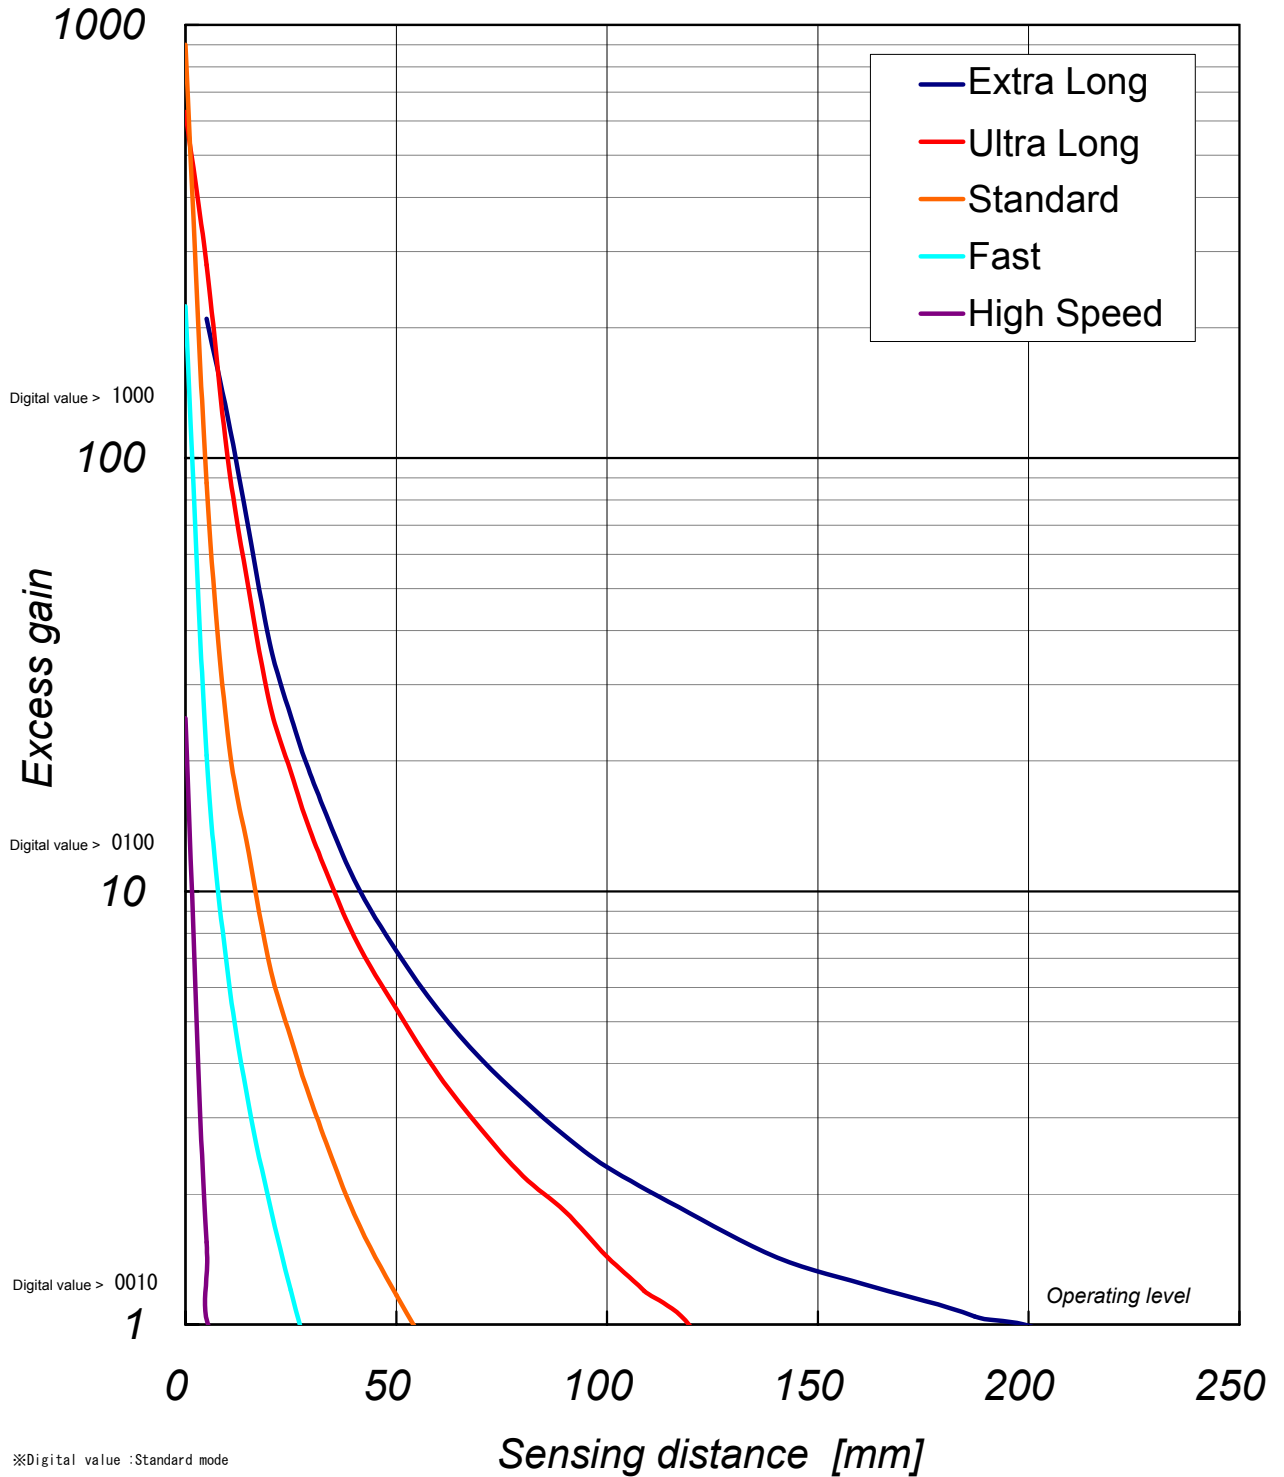

△1			
△2			
△3			

Typical example data

Digital value > 9999

※Digital value :Standard mode

A4	SCALE X	UNIT X	DATE 2009.9.18	DESCRIPTION
APPROVED BY S.Nishimura	CHECKED BY S.Nishimura	DRAWN BY Y.Shirakawa	DESIGNED BY Y.Shirakawa	D3RF NF-DT04
3RD ANGLE PROTECTION	OPTEX FA CO.,LTD.		DRAWING NO X109-W115	ITEM Excess Gain