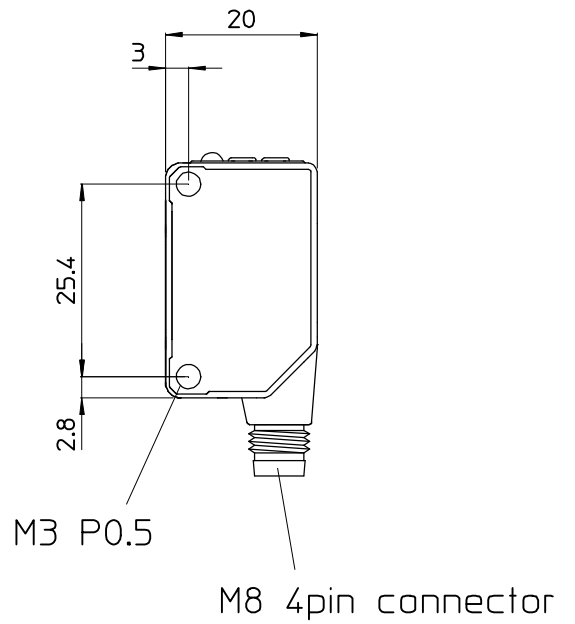

Optical center
of Through beam type

Receiver center
of Retro/Diffuse type

Emitter center
of Retro/Diffuse type

CON.NO	QUAN	NAME		MATERIAL	STANDARD	DISPOSAL	REMARKS
A4	SCALE 1/1	UNIT m.m.	DATE 2005.8.8	DESCRIPTION Z Laser series Connector type			
APPROVED BY K.Matsumoto	CHECKED BY K.Matsumoto	DRAWNED BY R.Kumo	DESIGNED BY R.Kumo	ITEM Dimensions			
3RD ANGLE PROJECTION		SICK OPTEX CO.,LTD.		DRAWING NO	X88-Q013		