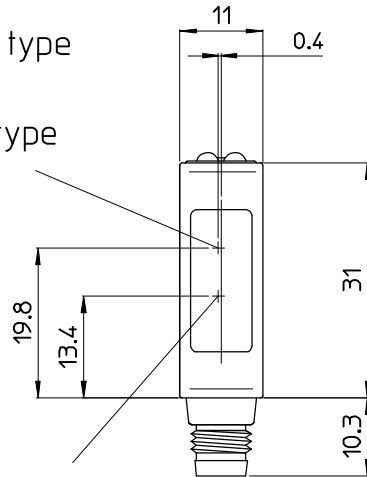

Optical center
of Through beam type

Receiver center
of Retro/Diffuse type

Emitter center
of Retro/Diffuse type

CON.NO	QUAN	NAME		MATERIAL	STANDARD	DISPOSAL	REMARKS
A4	SCALE 1/1	UNIT m.m.	DATE 2005.8.8	DESCRIPTION Z Laser series Connector type			
APPROVED BY K.Matsumoto	CHECKED BY K.Matsumoto	DRAWNED BY R.Kumo	DESIGNED BY R.Kumo	ITEM Dimensions			
3RD ANGLE PROJECTION		SICK OPTEX CO.,LTD.		DRAWING NO	X88-Q013		