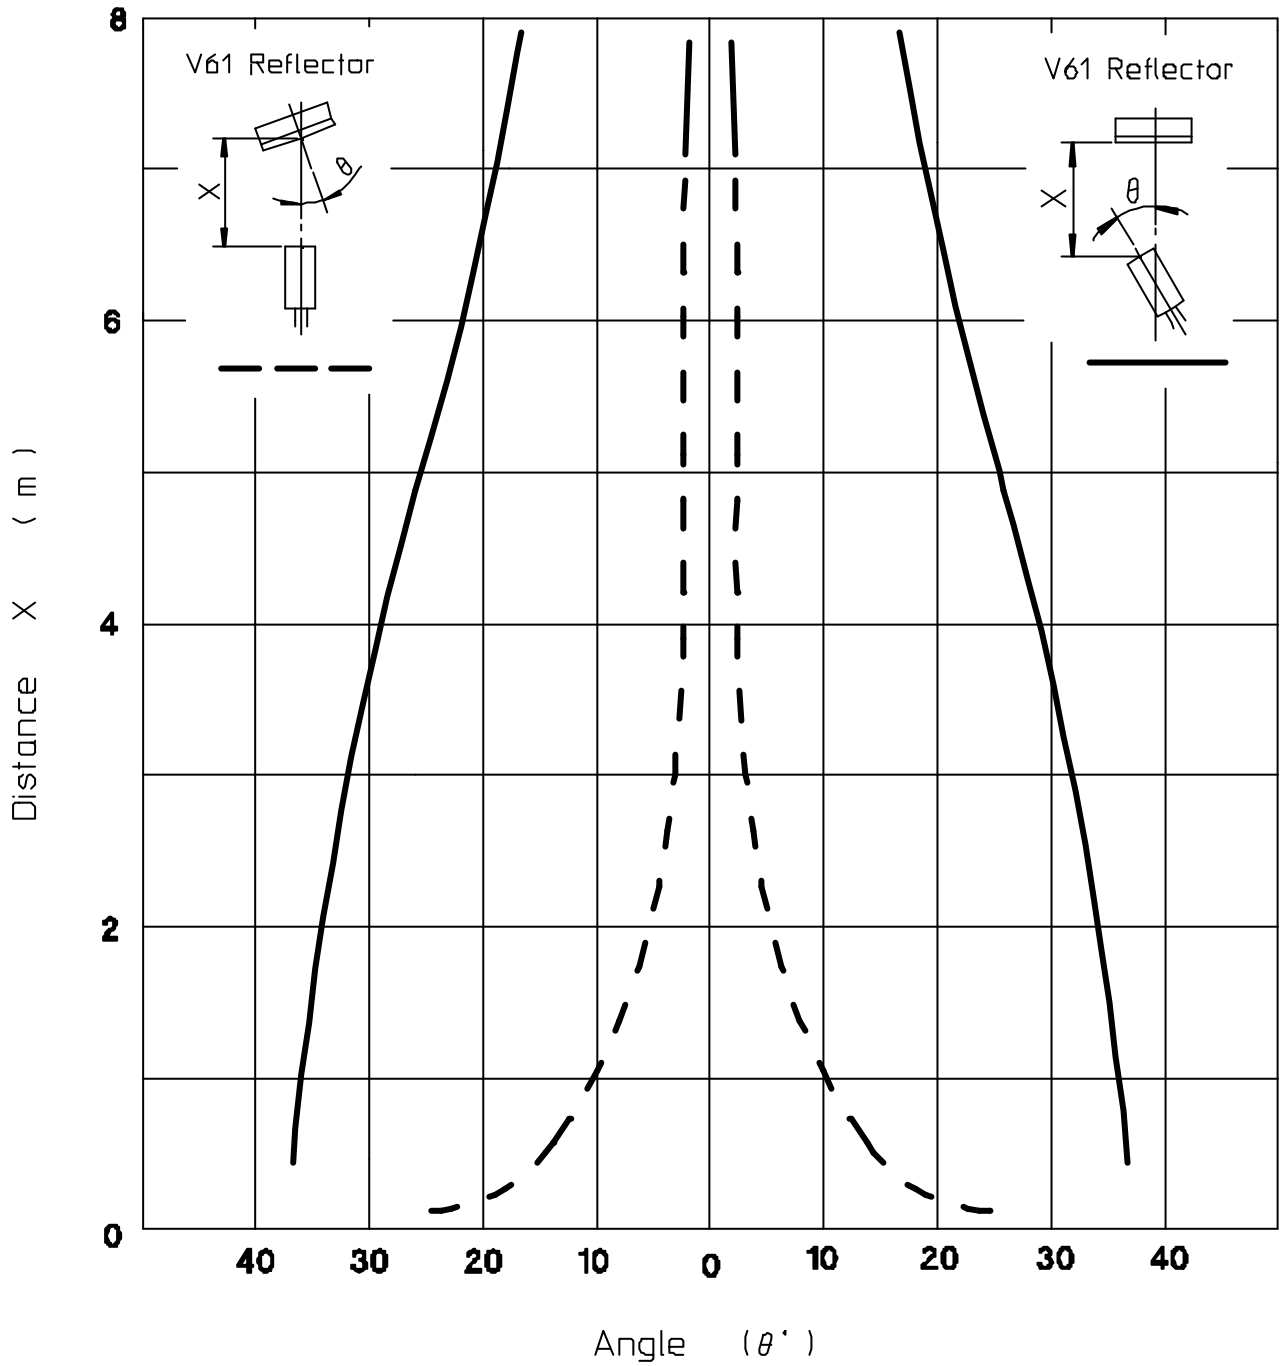

X56-W021

CON.NO	QUAN	NAME	MATERIAL	STANDARD	DISPDSAL	REMARKS
A4	SCALE X	UNIT X	DATE 2001.2.8	DESCRIPTION VR-800D		
APPROVED BY K.Matsumoto	CHECKED BY R.Kumo	DRAWN BY S.Nishimura	DESIGNED BY S.Nishimura	ITEM Angle		
3RD ANGLE PROJECTION	SICK OPTEX CO.,LTD.		DRAWING NO X56-W021			